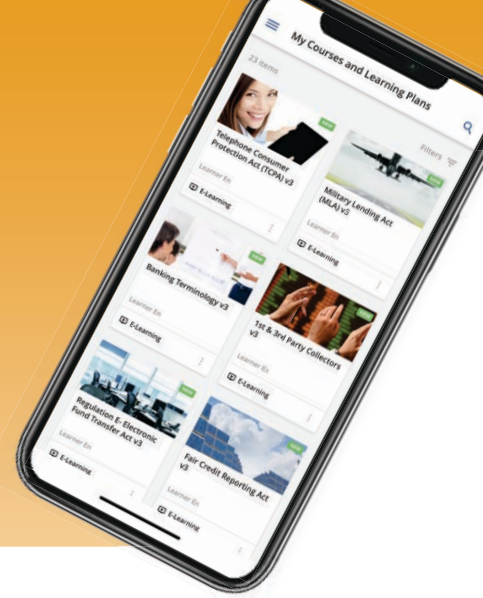

QUICK GUIDE

On POInT Training Center App

Get more flexibility with your employee training program through the On POInT Training Center mobile application.

DOWNLOAD THE APP

1

Search and install the Go.Learn app